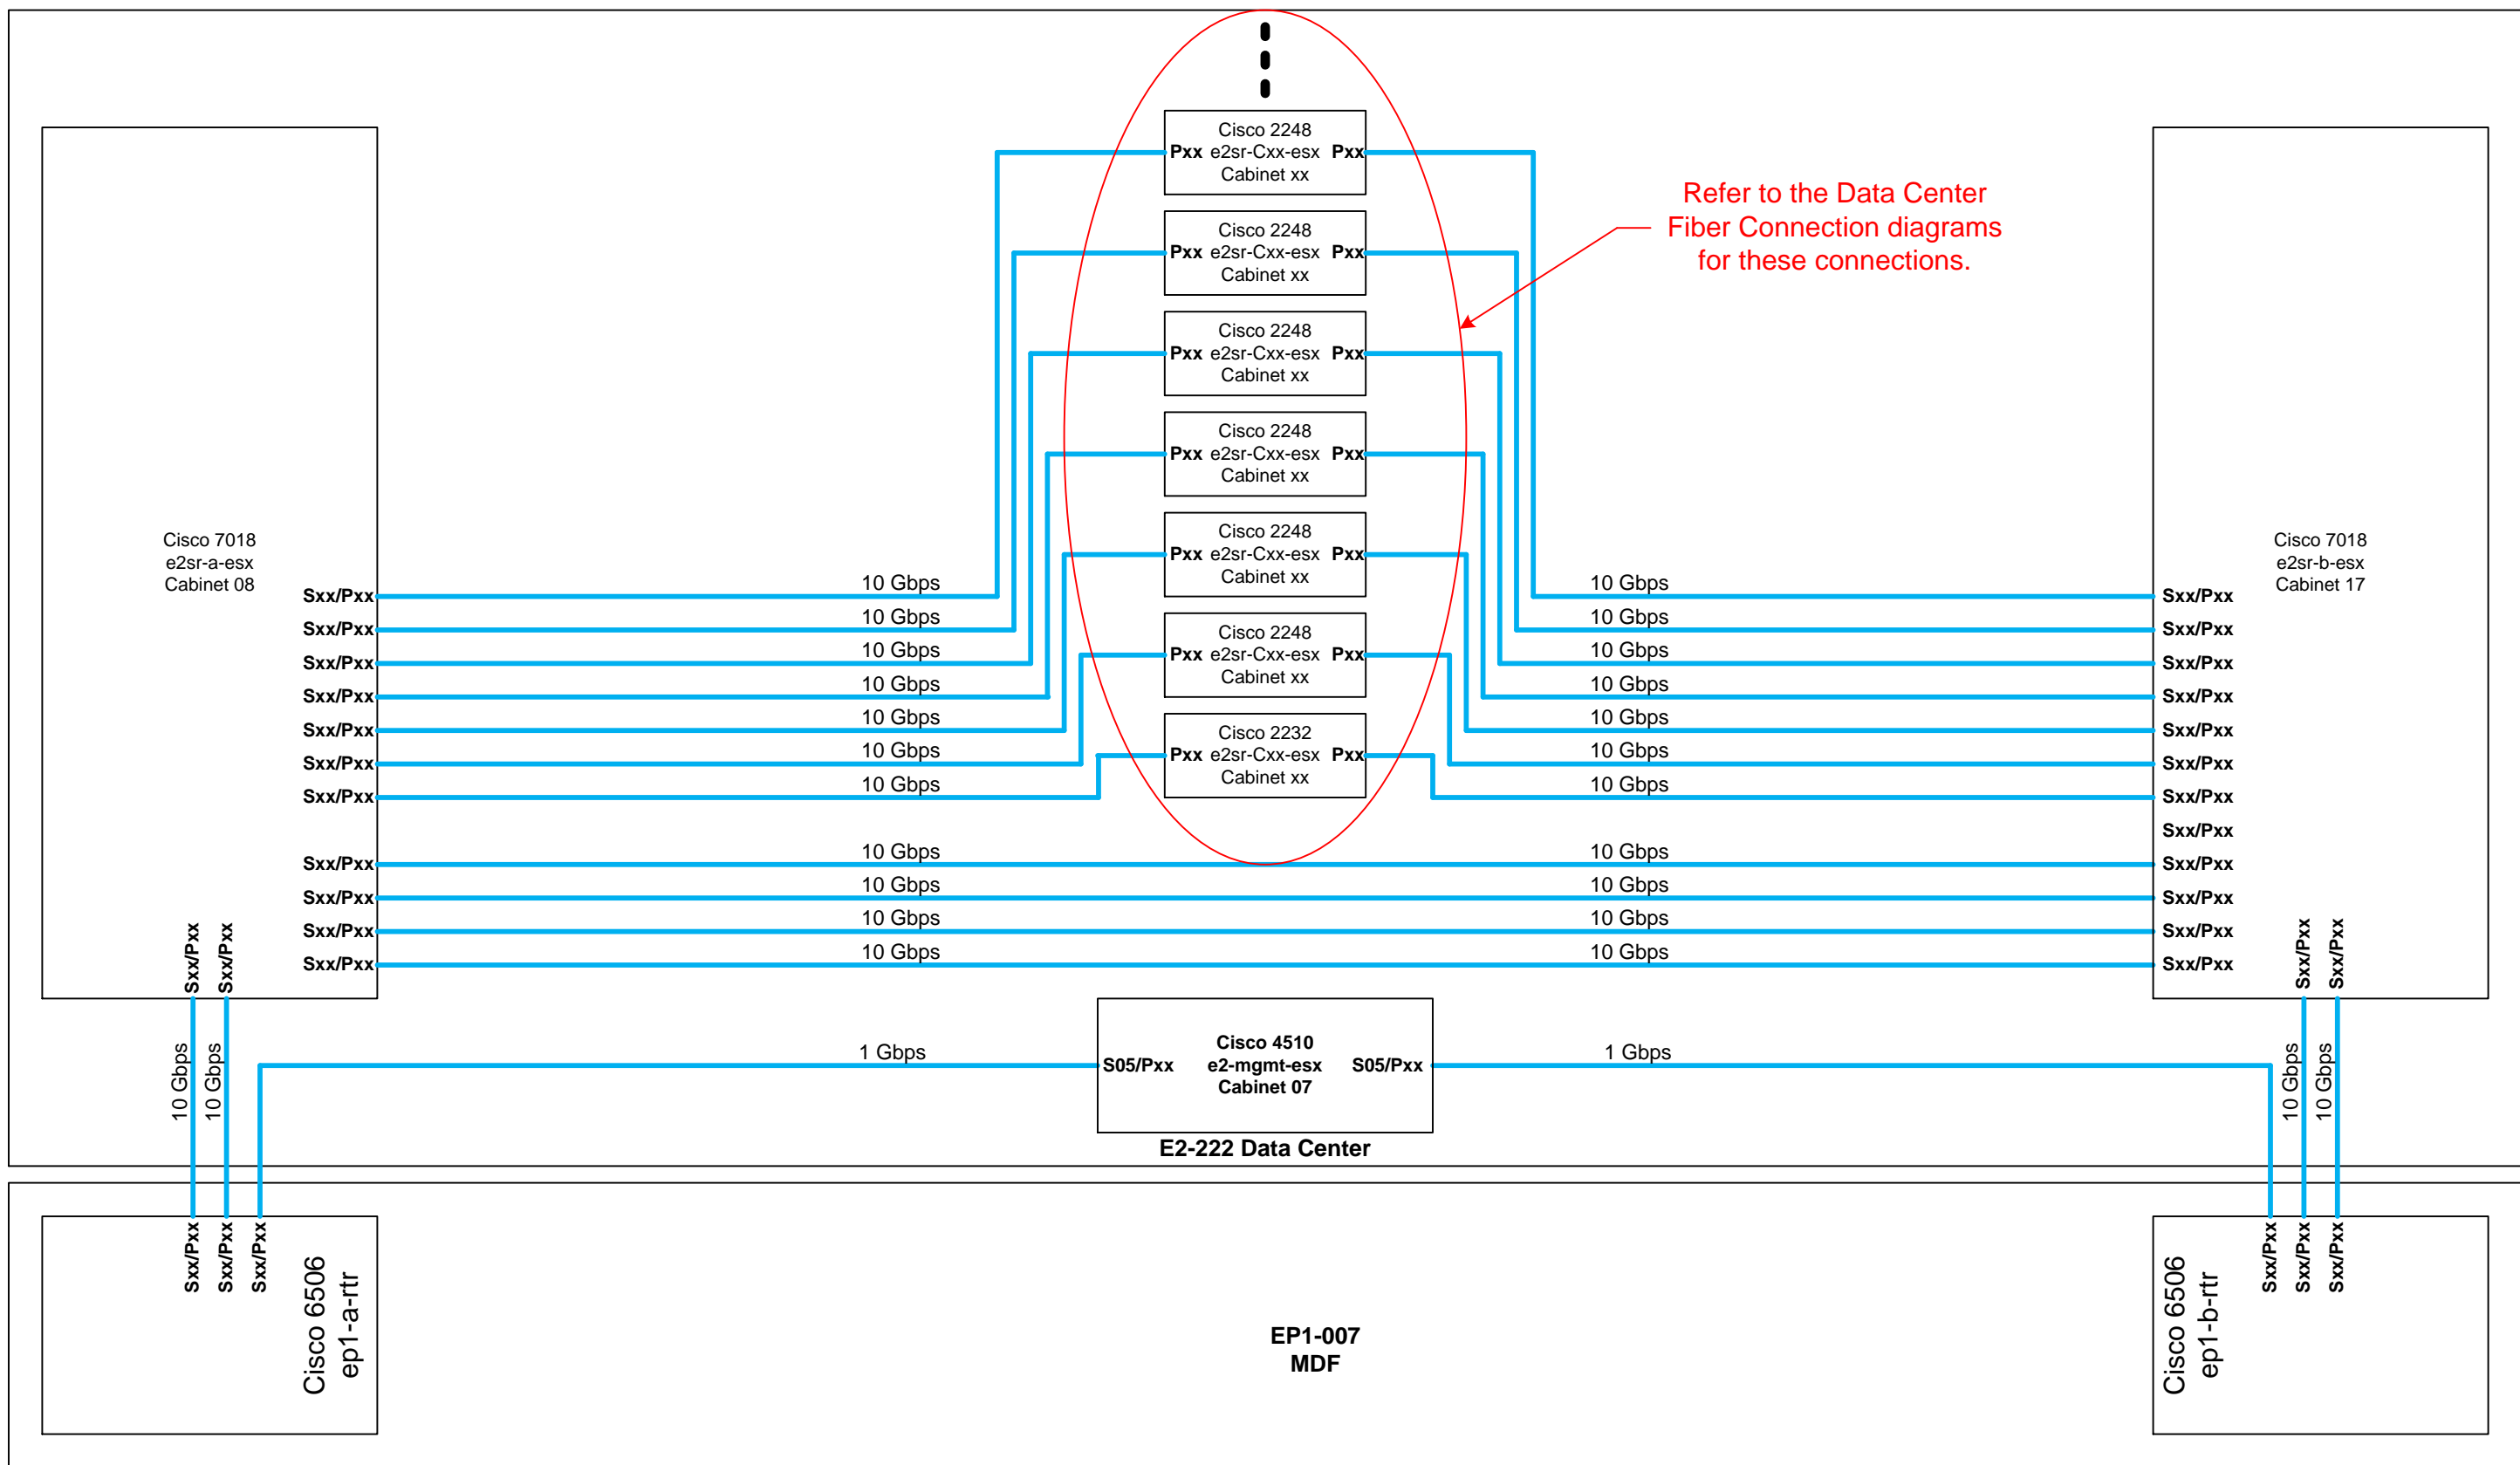

Widgets IT	
Drawing:	101 Main St. Riser Interconnect Diagram Page 1
File Name:	101 Main St. Fiber Riser and Backbone.vsd
Drawn By:	J Chorey
Revision:	C
Issue Date:	5/15/2012
Sheet	3 of 4

Legend:

- Single Mode Fiber Pathway
- 62.5/125um Multi-Mode Fiber Pathway
- 50/125um OM-4 Multi-Mode Fiber Pathway

Widgets IT	
Drawing:	101 Main St. Riser Interconnect Diagram Page 2
File Name:	101 Main St. Fiber Riser and Backbone.vsd
Drawn By:	J Chorey
Revision:	Orig
Issue Date:	5/4/2012
Sheet 4 of 4	

Legend:

- Single Mode Fiber Pathway
- 62.5/125um Multi-Mode Fiber Pathway
- 50/125um OM-4 Multi-Mode Fiber Pathway