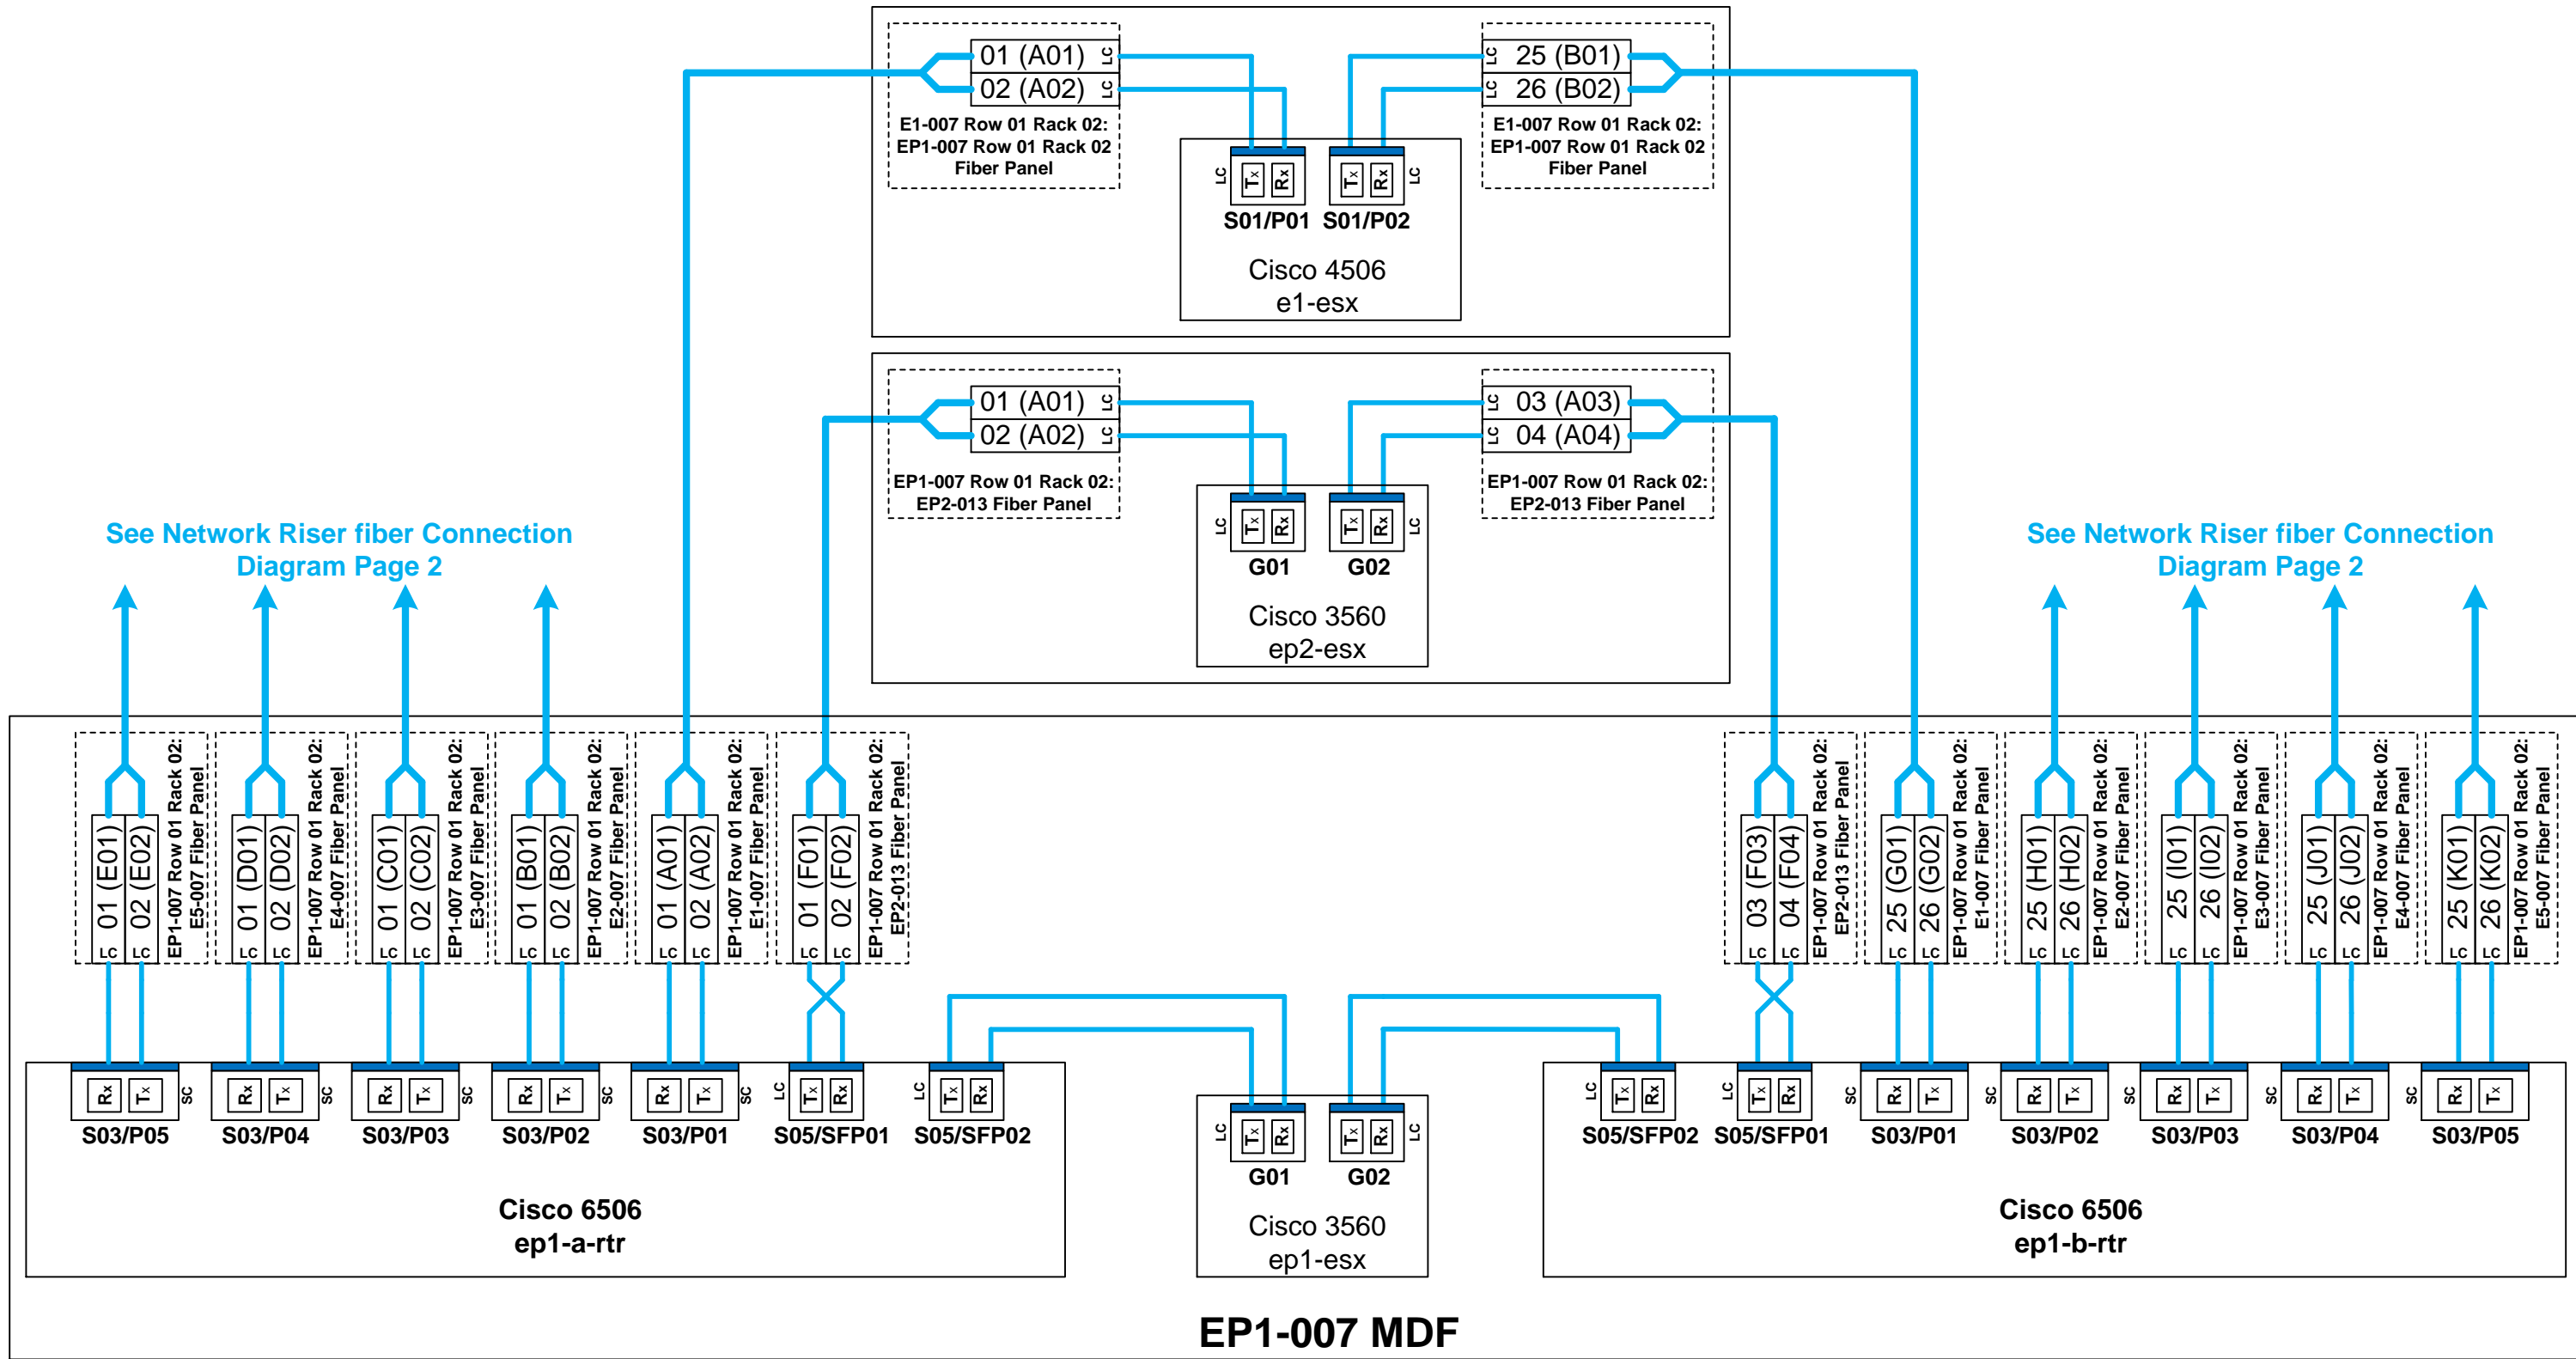

Legend:

- Single Mode Fiber Pathway
- 62.5/125um Multi-Mode Fiber Pathway
- 50/125um OM-4 Multi-Mode Fiber Pathway

SFP Module
LC Function
Even Row

SFP Module
LC Function
Odd Row

GBIC Module
SC Function

XENPAK
Module SC
Function

Widgets IT

Drawing: 101 Main St. Riser and Backbone Logical Diagram

File Name: 101 Main St. Fiber Riser and Backbone.vsd

Drawn By: J Chorey Revision: A

Issue Date: 5/9/2012 Sheet 1 of 4

Legend:

- Single Mode Fiber Pathway
- 62.5/125um Multi-Mode Fiber Pathway
- 50/125um OM-4 Multi-Mode Fiber Pathway

Widgets IT	
Drawing:	101 Main St. Campus Backbone Interconnect Diagram
File Name:	101 Main St. Fiber Riser and Backbone.vsd
Drawn By:	J Chorey
Revision:	C
Issue Date:	5/15/2012
Sheet	2 of 4

Legend:

- Single Mode Fiber Pathway
- 62.5/125um Multi-Mode Fiber Pathway
- 50/125um OM-4 Multi-Mode Fiber Pathway