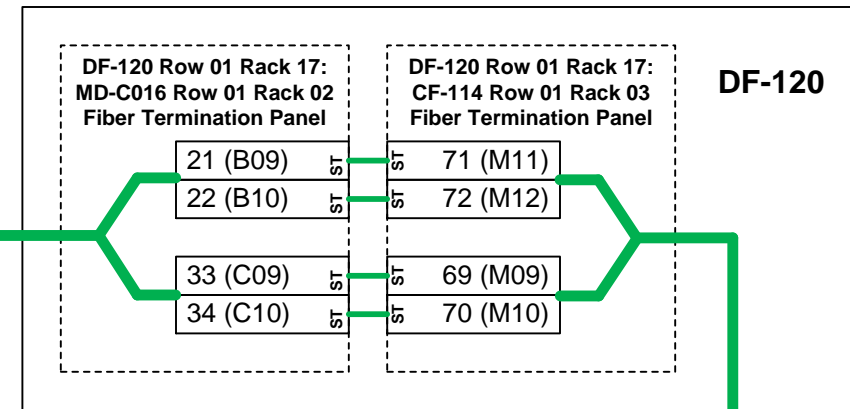

Legend:

- Single Mode Fiber Pathway
- 62.5/125um Multi-Mode Fiber Pathway
- 50/125um OM-4 Multi-Mode Fiber Pathway

SFP Module
LC Function
Even Row

SFP Module
LC Function
Odd Row

GBIC Module
SC Function

XENPAK
Module SC
Function

Widgets IT

Drawing: 101 Main St. Riser and Backbone Logical Diagram

File Name: 101 Main St. Fiber Riser and Backbone.vsd

Drawn By: J Chorey Revision: A

Issue Date: 5/9/2012 Sheet 1 of 4

Legend:

- Single Mode Fiber Pathway
- 62.5/125um Multi-Mode Fiber Pathway
- 50/125um OM-4 Multi-Mode Fiber Pathway

Widgets IT	
Drawing:	101 Main St. Campus Backbone Interconnect Diagram
File Name:	101 Main St. Fiber Riser and Backbone.vsd
Drawn By:	J Chorey
Revision:	C
Issue Date:	5/15/2012
Sheet	2 of 4

Legend:

- Single Mode Fiber Pathway
- 62.5/125um Multi-Mode Fiber Pathway
- 50/125um OM-4 Multi-Mode Fiber Pathway