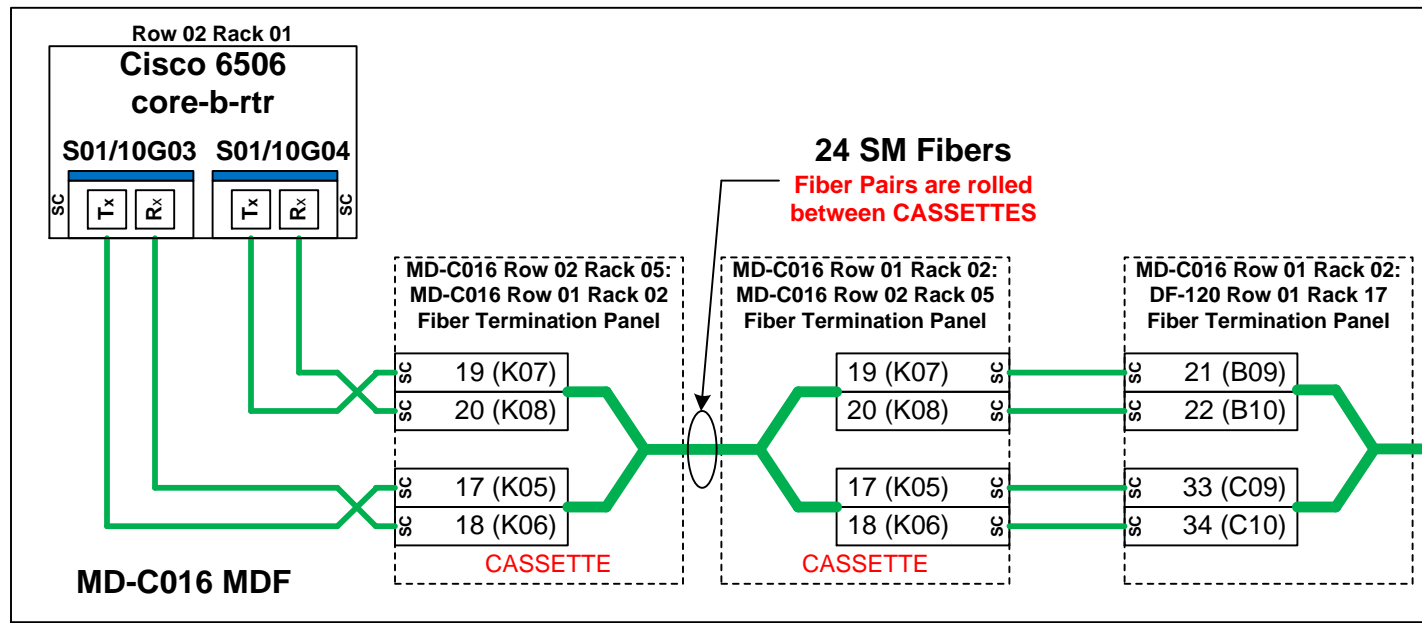

Legend:

- Single Mode Fiber Pathway
- 62.5/125um Multi-Mode Fiber Pathway
- 50/125um OM-4 Multi-Mode Fiber Pathway

SFP Module
LC Function
Even Row

SFP Module
LC Function
Odd Row

GBIC Module
SC Function

XENPAK
Module SC
Function

Widgets IT

Drawing: 101 Main St. Riser and Backbone Logical Diagram

File Name: 101 Main St. Fiber Riser and Backbone.vsd

Drawn By: J Chorey Revision: A

Issue Date: 5/9/2012 Sheet 1 of 4

Legend:

- Single Mode Fiber Pathway
- 62.5/125um Multi-Mode Fiber Pathway
- 50/125um OM-4 Multi-Mode Fiber Pathway

Widgets IT	
Drawing:	101 Main St. Campus Backbone Interconnect Diagram
File Name:	101 Main St. Fiber Riser and Backbone.vsd
Drawn By:	J Chorey
Revision:	C
Issue Date:	5/15/2012
Sheet	2 of 4

Legend:

- Single Mode Fiber Pathway
- 62.5/125um Multi-Mode Fiber Pathway
- 50/125um OM-4 Multi-Mode Fiber Pathway