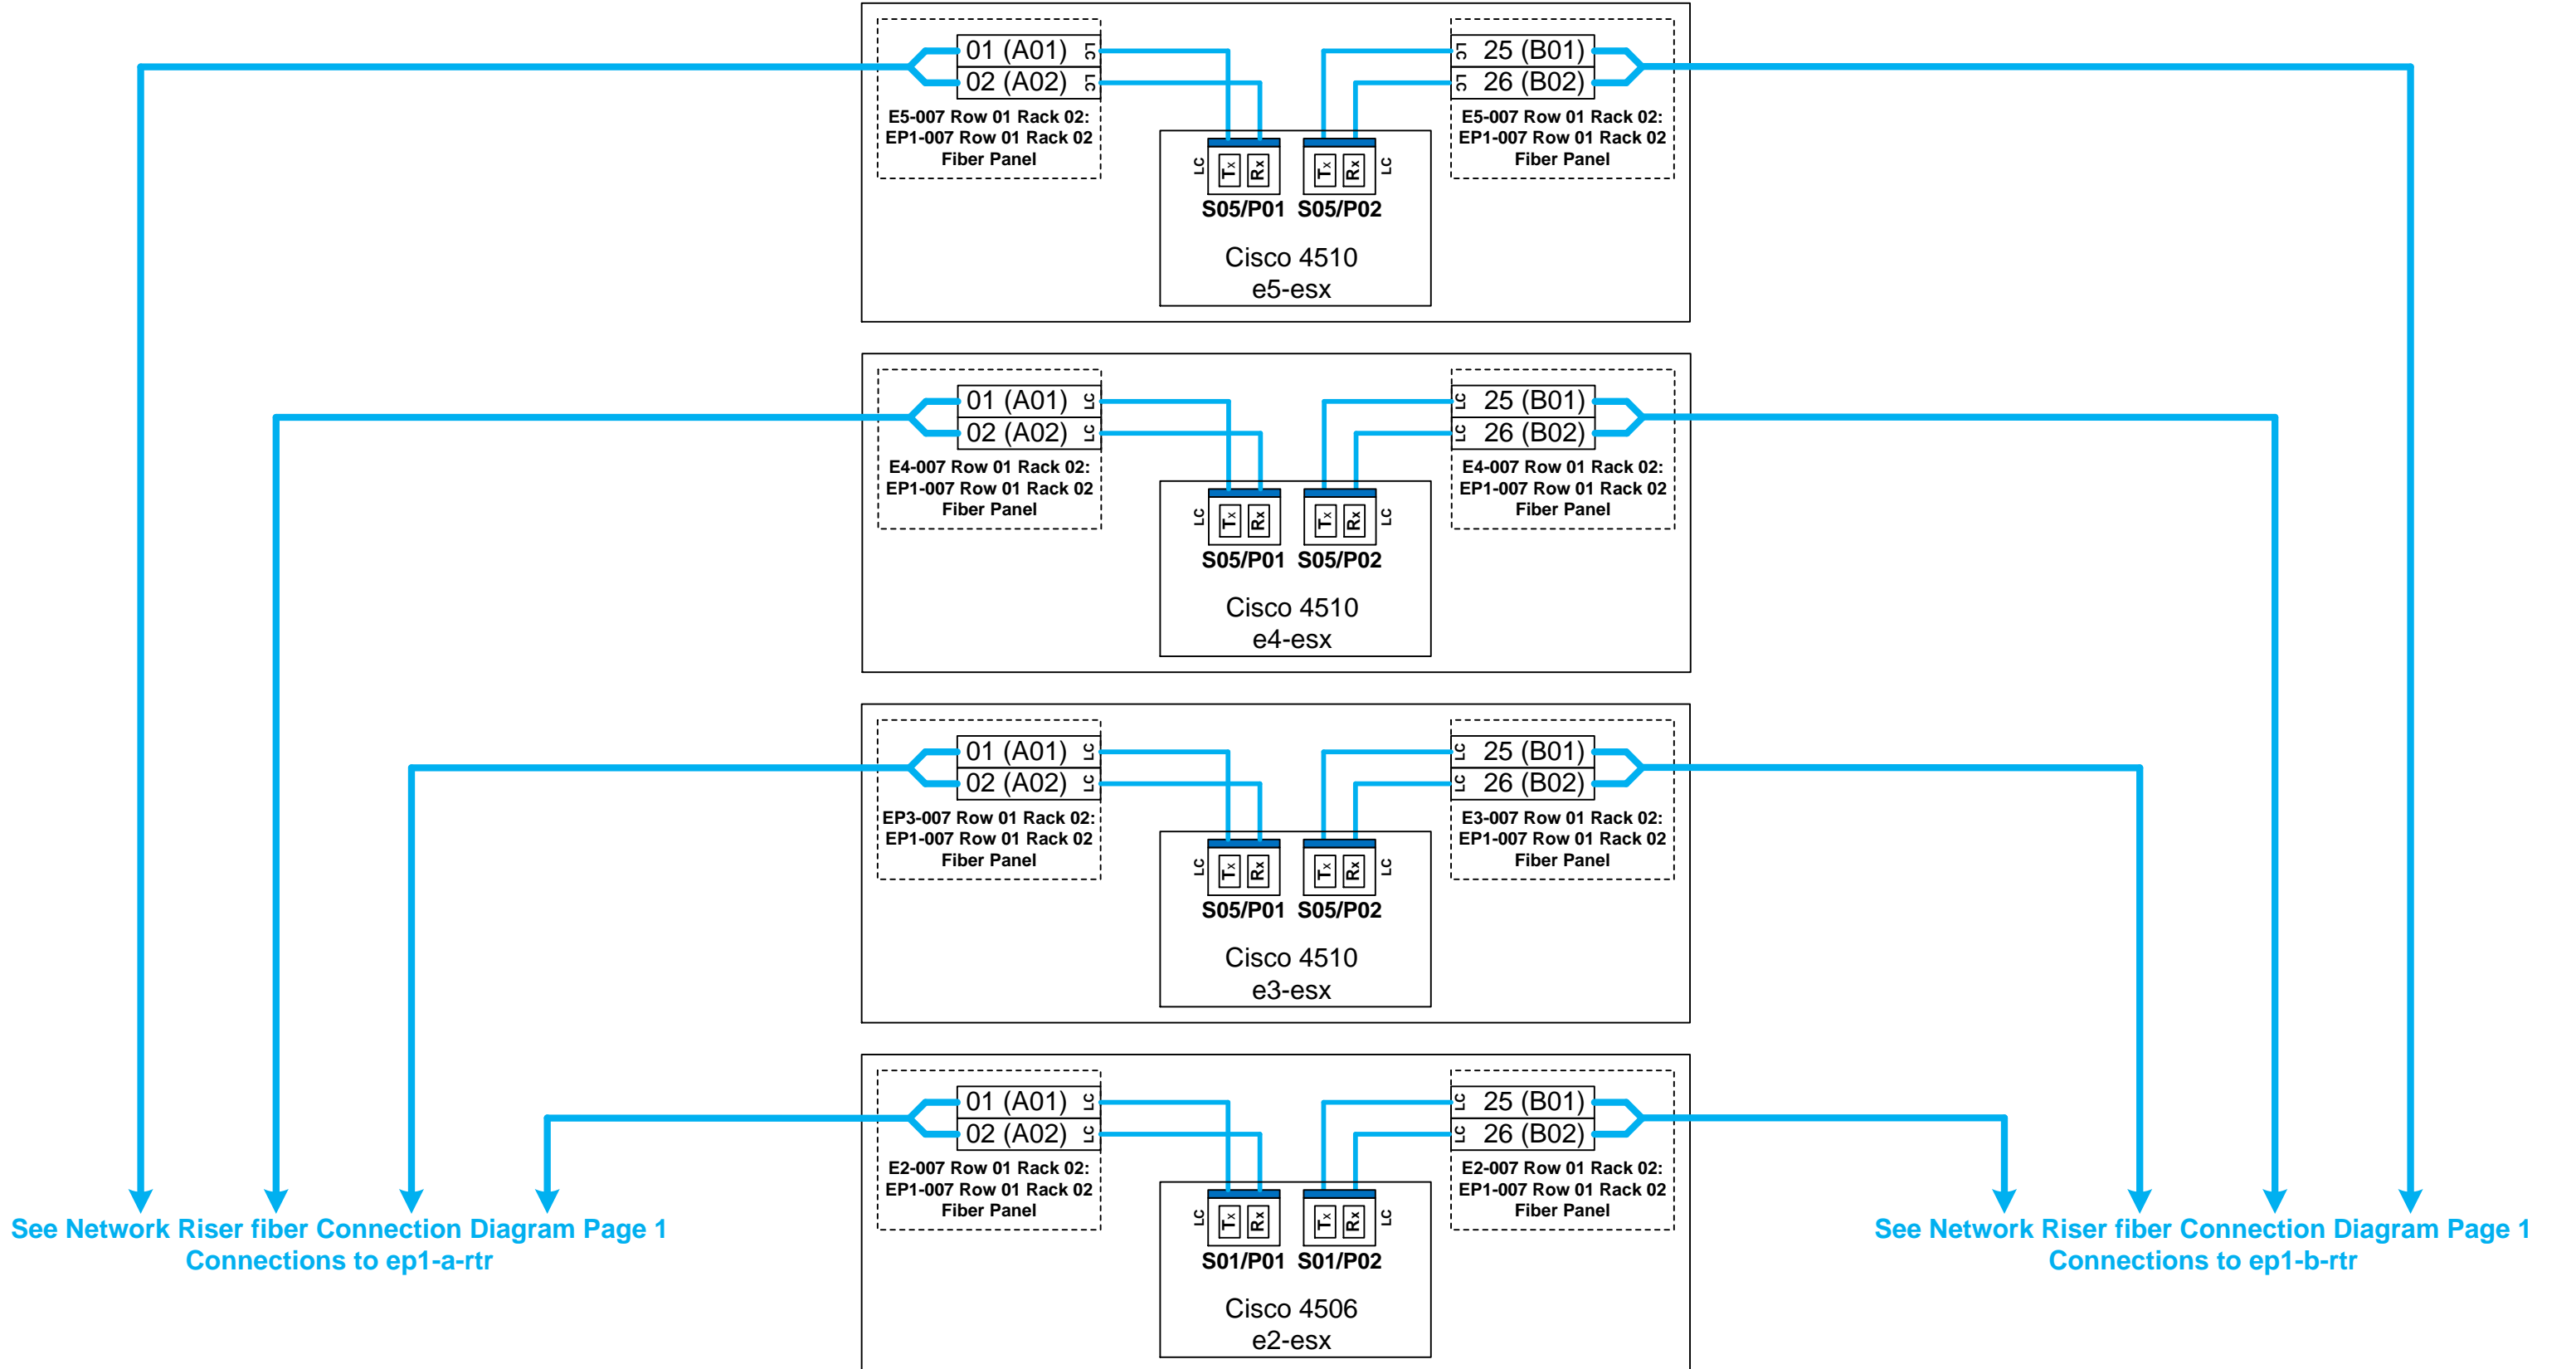

Widgets IT

Drawing: 101 Main St. Riser and Backbone Logical Diagram

File Name: 101 Main St. Fiber Riser and Backbone.vsd

Drawn By: J Chorey Revision: A

Issue Date: 5/9/2012 Sheet 1 of 4

Legend:

- Single Mode Fiber Pathway
- 62.5/125um Multi-Mode Fiber Pathway
- 50/125um OM-4 Multi-Mode Fiber Pathway

Widgets IT	
Drawing:	101 Main St. Campus Backbone Interconnect Diagram
File Name:	101 Main St. Fiber Riser and Backbone.vsd
Drawn By:	J Chorey
Revision:	C
Issue Date:	5/15/2012
Sheet	2 of 4

Legend:

- Single Mode Fiber Pathway
- 62.5/125um Multi-Mode Fiber Pathway
- 50/125um OM-4 Multi-Mode Fiber Pathway

Widgets IT	
Drawing:	101 Main St. Riser Interconnect Diagram Page 1
File Name:	101 Main St. Fiber Riser and Backbone.vsd
Drawn By:	J Chorey
Revision:	C
Issue Date:	5/15/2012
Sheet	3 of 4

Legend:

- Single Mode Fiber Pathway
- 62.5/125um Multi-Mode Fiber Pathway
- 50/125um OM-4 Multi-Mode Fiber Pathway