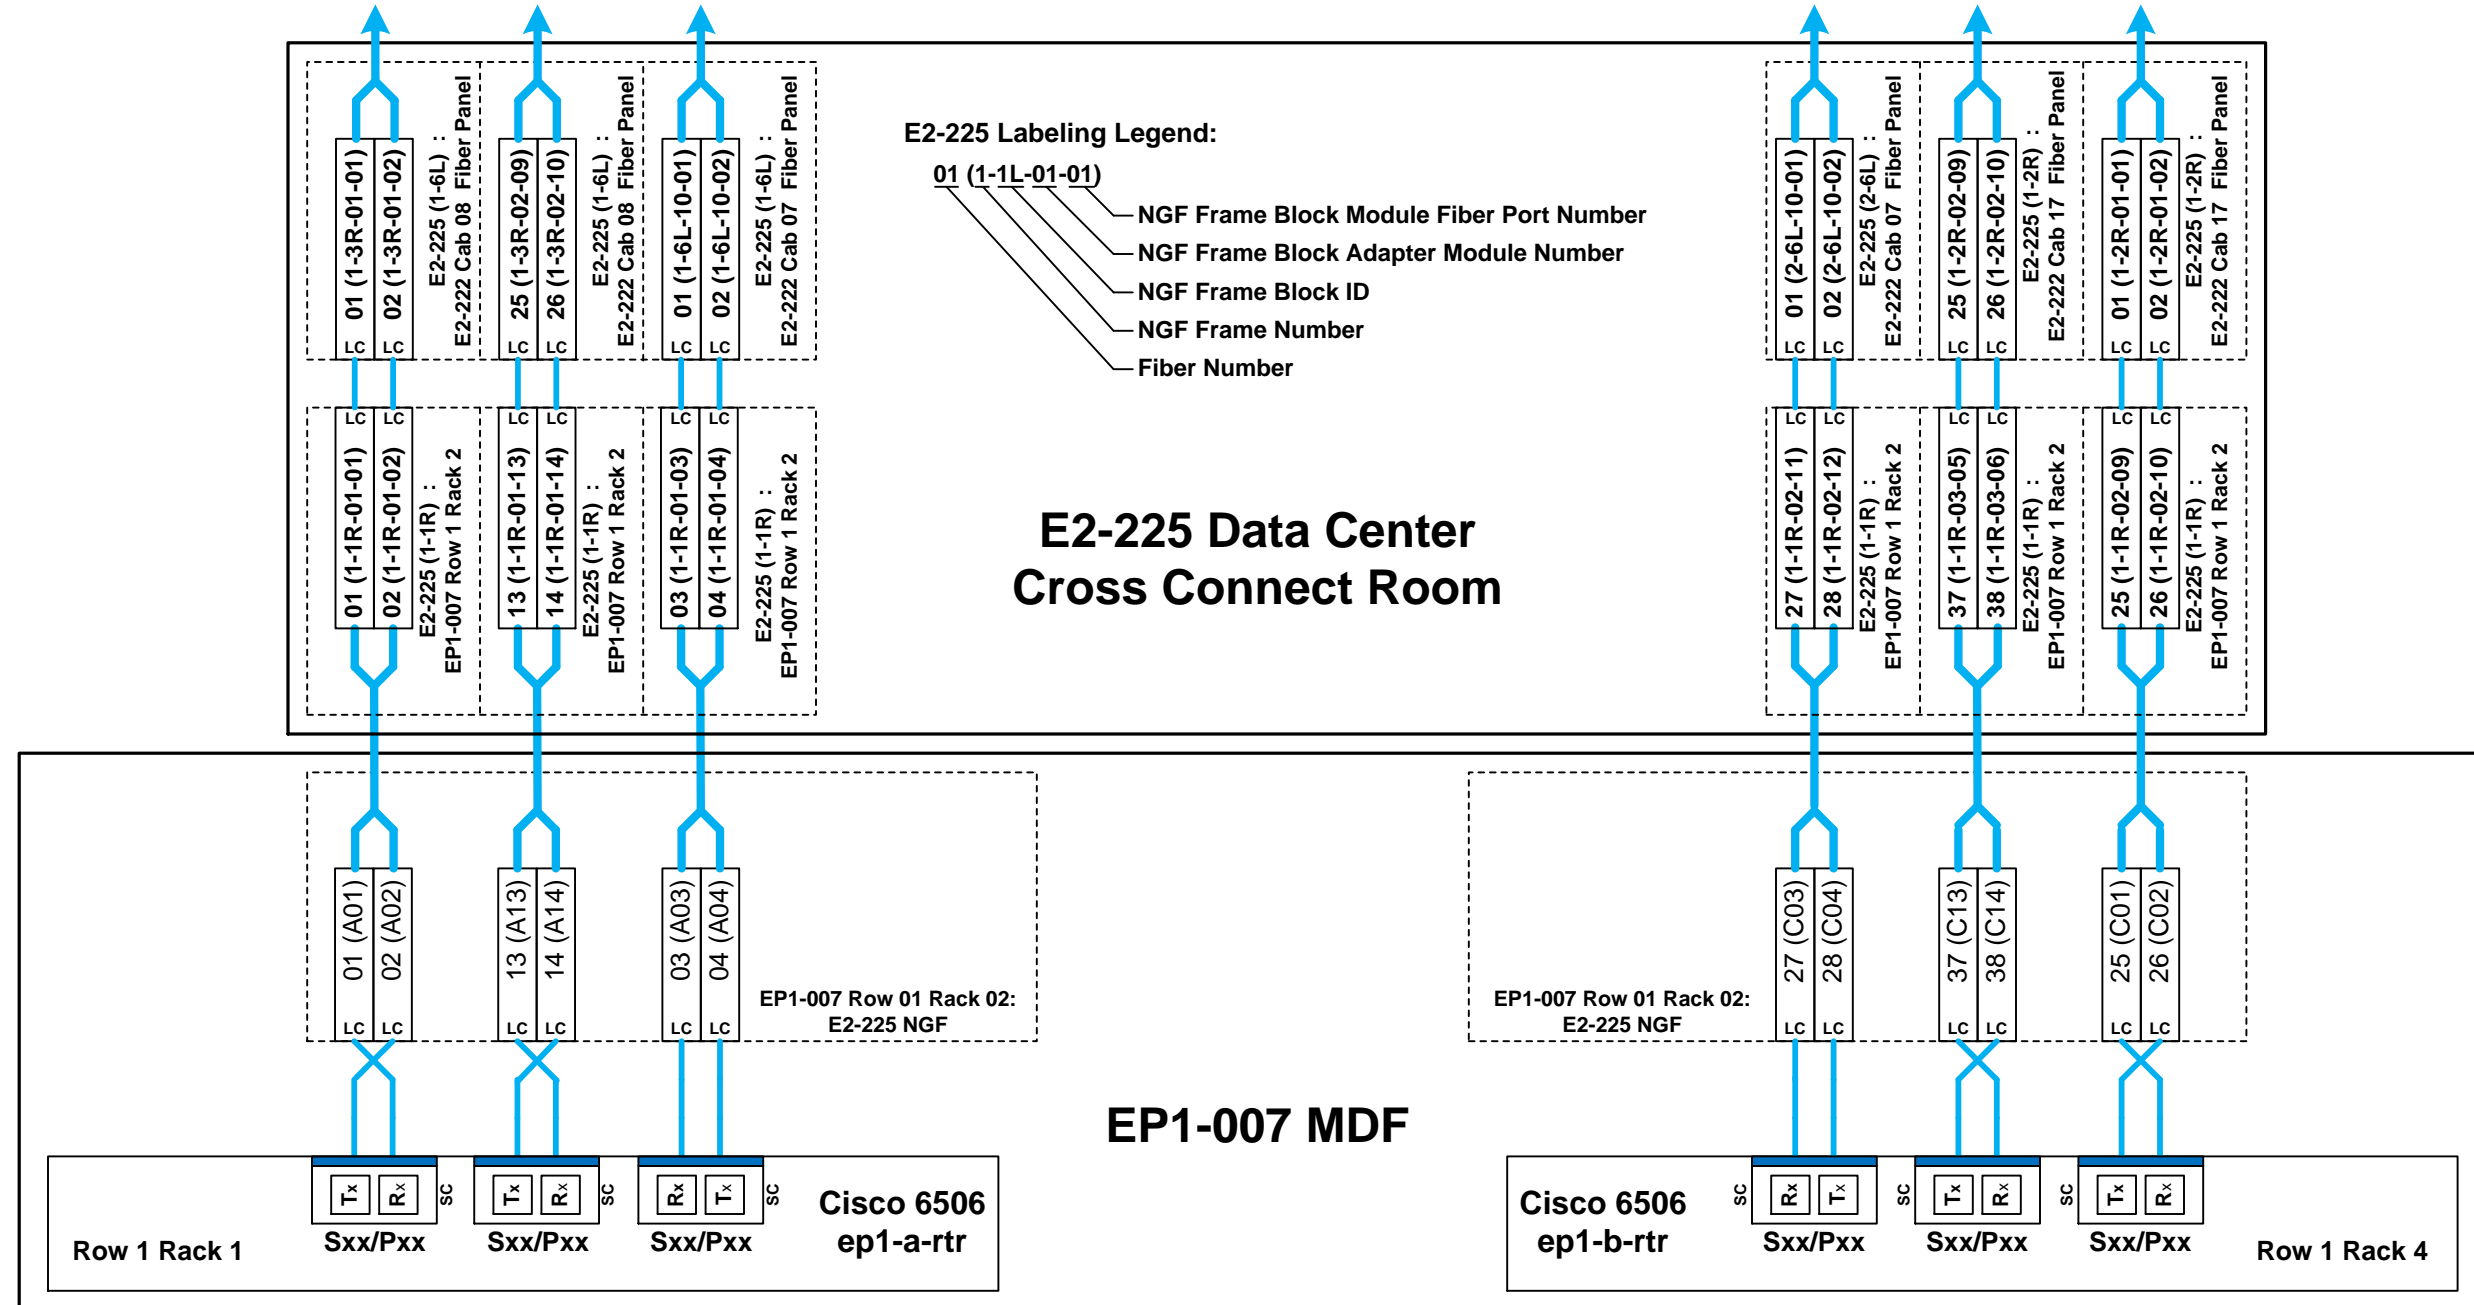

SFP Module
LC Function
Even Row

SFP Module
LC Function
Odd Row

GBIC Module
SC Function

XENPAK
Module SC
Function

Widgets IT

Drawing: 101 Main St. Data Center Riser Logical Diagram

File Name: 101 Main St. Fiber Riser and Backbone.vsd

Drawn By: J Chorey Revision: A

Issue Date: 5/15/2012 Sheet 1 of 4

See Data Center Network Fiber Connection Diagram - 2

See Data Center Network Fiber Connection Diagram - 2

Legend:

- Single Mode Fiber Pathway
- 62.5/125um Multi-Mode Fiber Pathway
- 50/125um OM-4 Multi-Mode Fiber Pathway