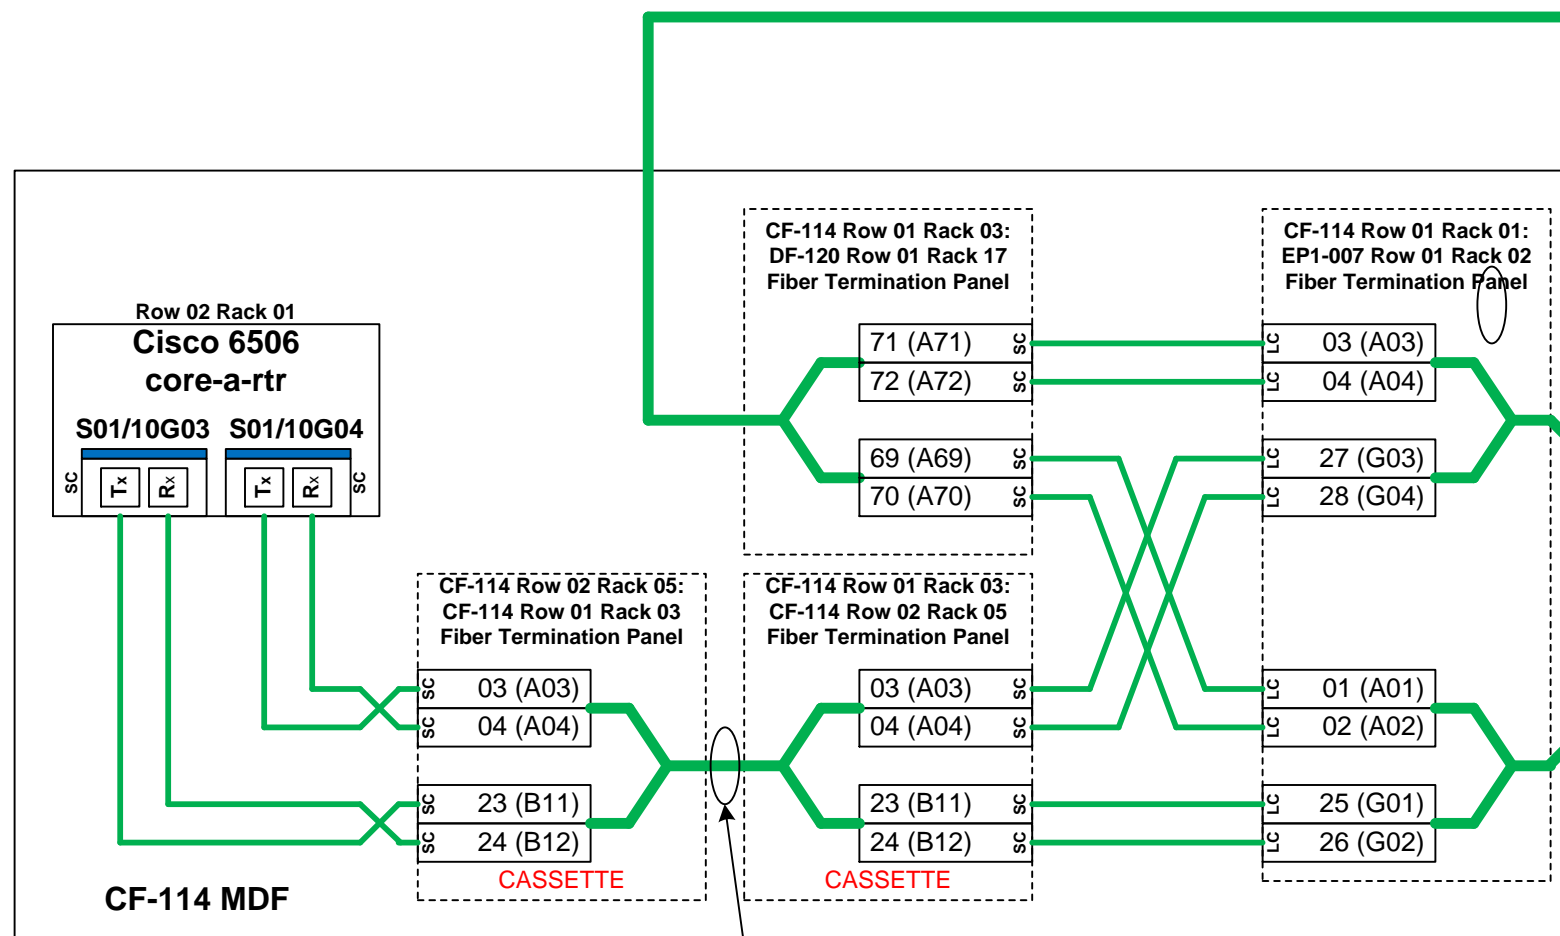

Legend:

- Single Mode Fiber Pathway
- 62.5/125um Multi-Mode Fiber Pathway
- 50/125um OM-4 Multi-Mode Fiber Pathway

SFP Module
LC Function
Even Row

SFP Module
LC Function
Odd Row

GBIC Module
SC Function

XENPAK
Module SC
Function

Widgets IT

Drawing: 101 Main St. Riser and Backbone Logical Diagram

File Name: 101 Main St. Fiber Riser and Backbone.vsd

Drawn By: J Chorey Revision: A

Issue Date: 5/9/2012 Sheet 1 of 4

Legend:

- Single Mode Fiber Pathway
- 62.5/125um Multi-Mode Fiber Pathway
- 50/125um OM-4 Multi-Mode Fiber Pathway

Widgets IT	
Drawing:	101 Main St. Campus Backbone Interconnect Diagram
File Name:	101 Main St. Fiber Riser and Backbone.vsd
Drawn By:	J Chorey
Revision:	C
Issue Date:	5/15/2012
Sheet	2 of 4

Legend:

- Single Mode Fiber Pathway
- 62.5/125um Multi-Mode Fiber Pathway
- 50/125um OM-4 Multi-Mode Fiber Pathway