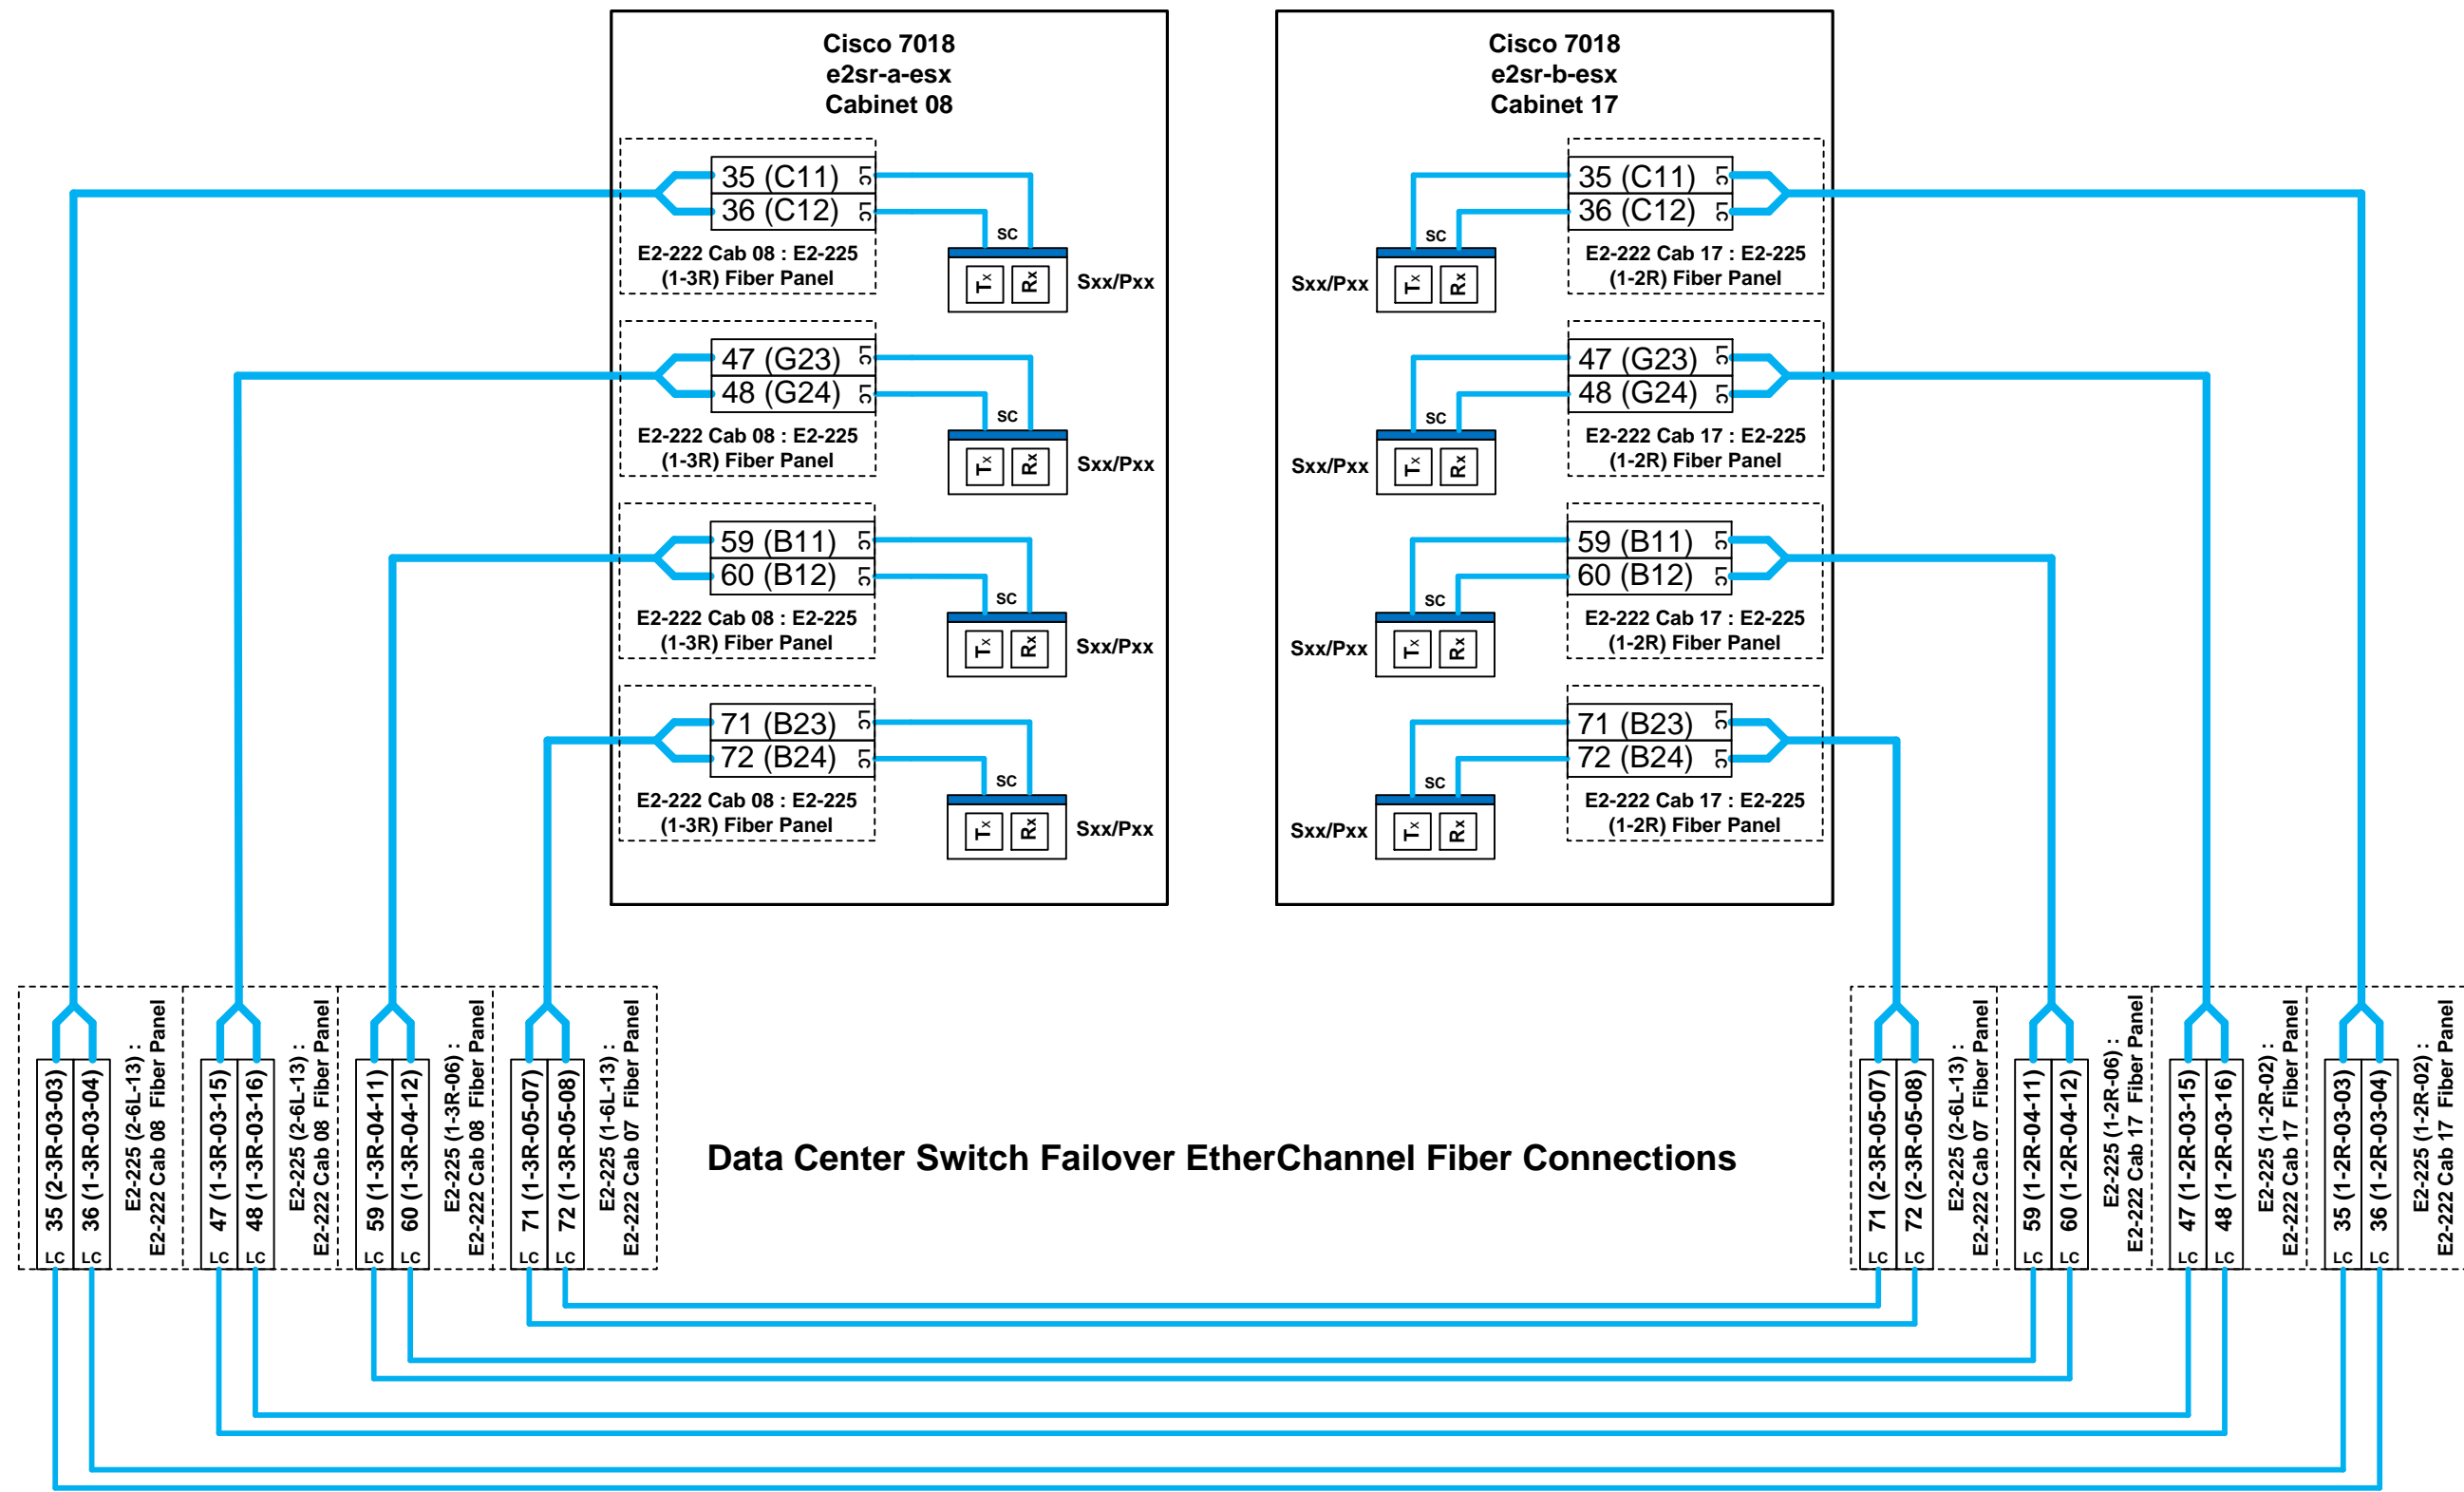

Widgets IT

Drawing: 101 Main St. Data Center Network Riser Fiber Connection Diagram - 1

File Name: 101 Main St. Fiber Riser and Backbone.vsd

Drawn By: J Chorey Revision: Orig

Issue Date: 5/22/2012 Sheet 2 of 4

Legend:

- Single Mode Fiber Pathway
- 62.5/125um Multi-Mode Fiber Pathway
- 50/125um OM-4 Multi-Mode Fiber Pathway

Widgets IT

Drawing: 101 Main St. Data Center Network Riser Fiber Connection Diagram - 2

File Name: 101 Main St. Fiber Riser and Backbone.vsd

Drawn By: J Chorey Revision: Orig

Issue Date: 5/22/2012 Sheet 3 of 4

Legend:

- Single Mode Fiber Pathway
- 62.5/125um Multi-Mode Fiber Pathway
- 50/125um OM-4 Multi-Mode Fiber Pathway

E2-225 Labeling Legend:

- 01 (1-1L-01-01)
- NGF Frame Block Module Fiber Port Number
- NGF Frame Block Adapter Module Number
- NGF Frame Block ID
- NGF Frame Number
- Fiber Number

Widgets IT

Drawing:	101 Main St. Data Center Network Fiber Connection Diagram - 3	
File Name:	101 Main St. Fiber Riser and Backbone.vsd	
Drawn By:	J Chorey	Revision: Orig
Issue Date:	5/22/2012	Sheet 4 of 4