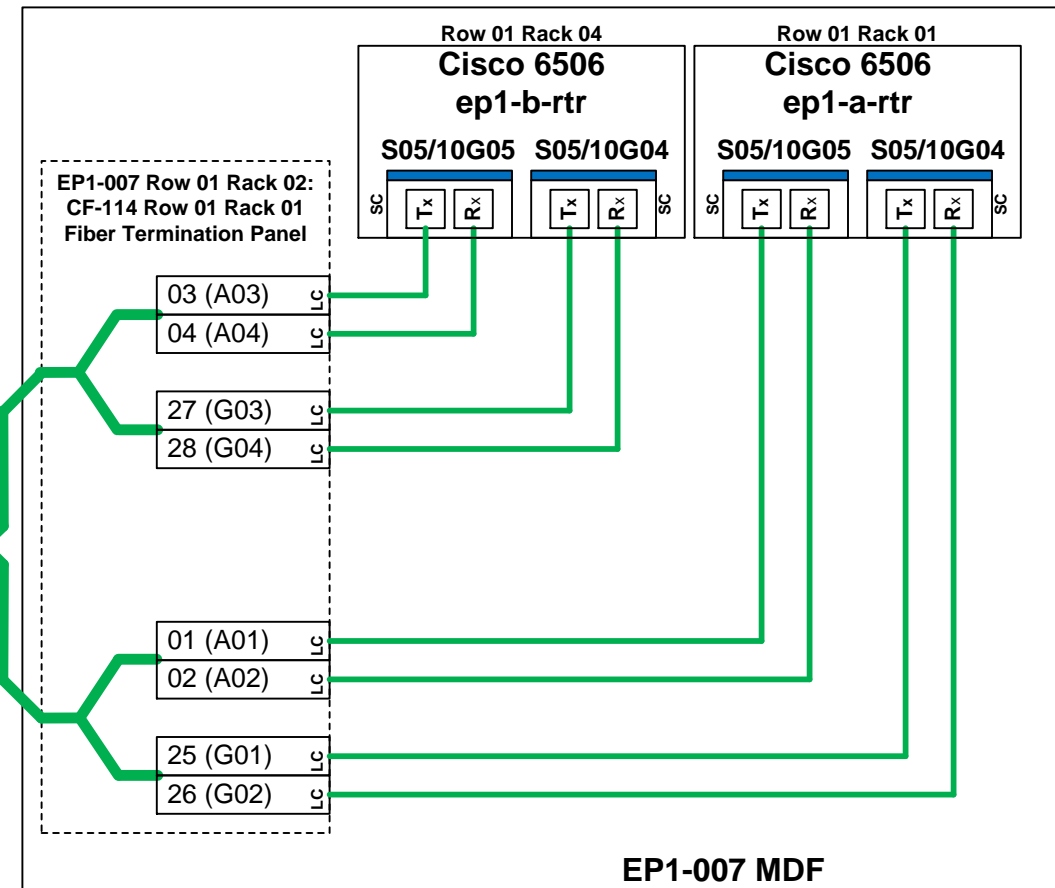

Legend:

- Single Mode Fiber Pathway
- 62.5/125um Multi-Mode Fiber Pathway
- 50/125um OM-4 Multi-Mode Fiber Pathway

SFP Module
LC Function
Even Row

SFP Module
LC Function
Odd Row

GBIC Module
SC Function

XENPAK
Module SC
Function

Widgets IT

Drawing: 101 Main St. Riser and Backbone Logical Diagram

File Name: 101 Main St. Fiber Riser and Backbone.vsd

Drawn By: J Chorey Revision: A

Issue Date: 5/9/2012 Sheet 1 of 4

Legend:

- Single Mode Fiber Pathway
- 62.5/125um Multi-Mode Fiber Pathway
- 50/125um OM-4 Multi-Mode Fiber Pathway