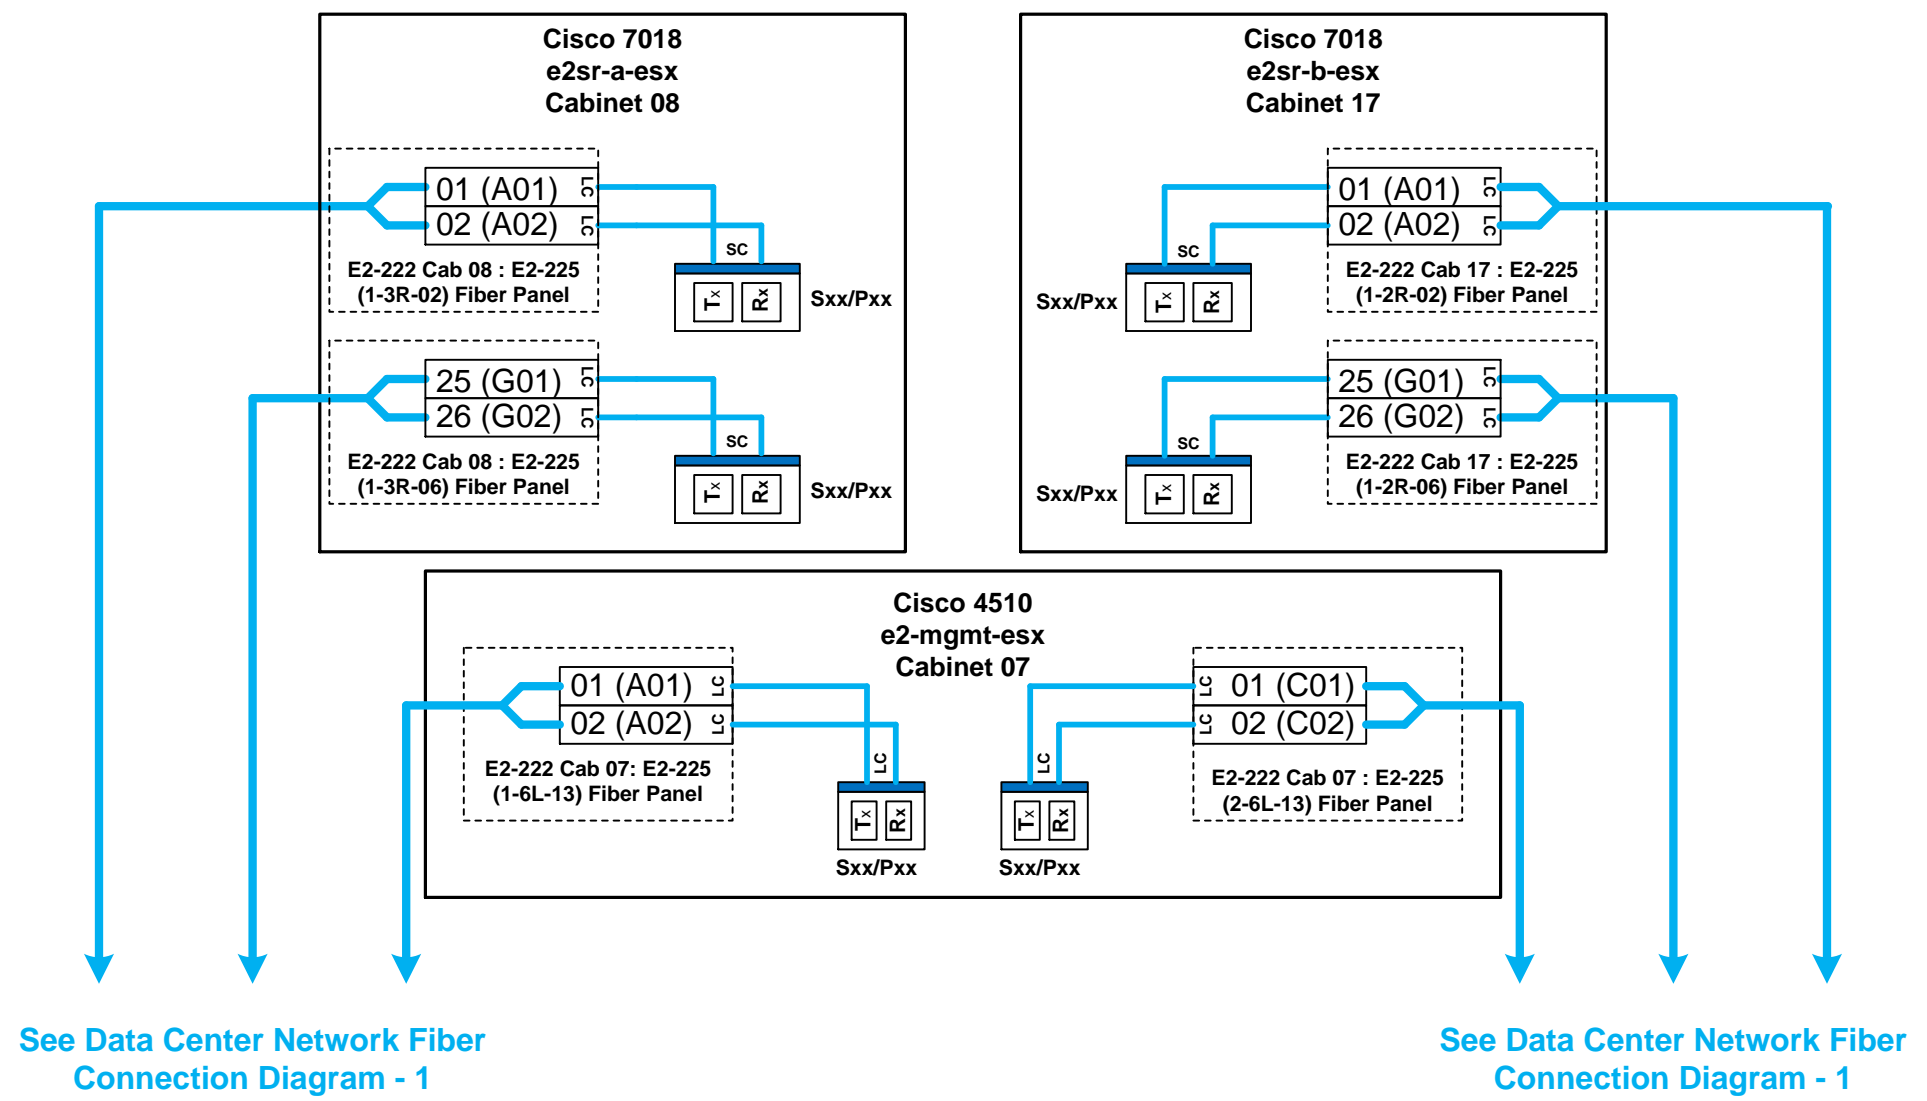

SFP Module
LC Function
Even Row

SFP Module
LC Function
Odd Row

GBIC Module
SC Function

XENPAK
Module SC
Function

Widgets IT

Drawing: 101 Main St. Data Center Riser Logical Diagram

File Name: 101 Main St. Fiber Riser and Backbone.vsd

Drawn By: J Chorey Revision: A

Issue Date: 5/15/2012 Sheet 1 of 4

See Data Center Network Fiber Connection Diagram - 2

See Data Center Network Fiber Connection Diagram - 2

Legend:

- Single Mode Fiber Pathway
- 62.5/125um Multi-Mode Fiber Pathway
- 50/125um OM-4 Multi-Mode Fiber Pathway

Widgets IT

Drawing: 101 Main St. Data Center Network Riser Fiber Connection Diagram - 1

File Name: 101 Main St. Fiber Riser and Backbone.vsd

Drawn By: J Chorey Revision: Orig

Issue Date: 5/22/2012 Sheet 2 of 4