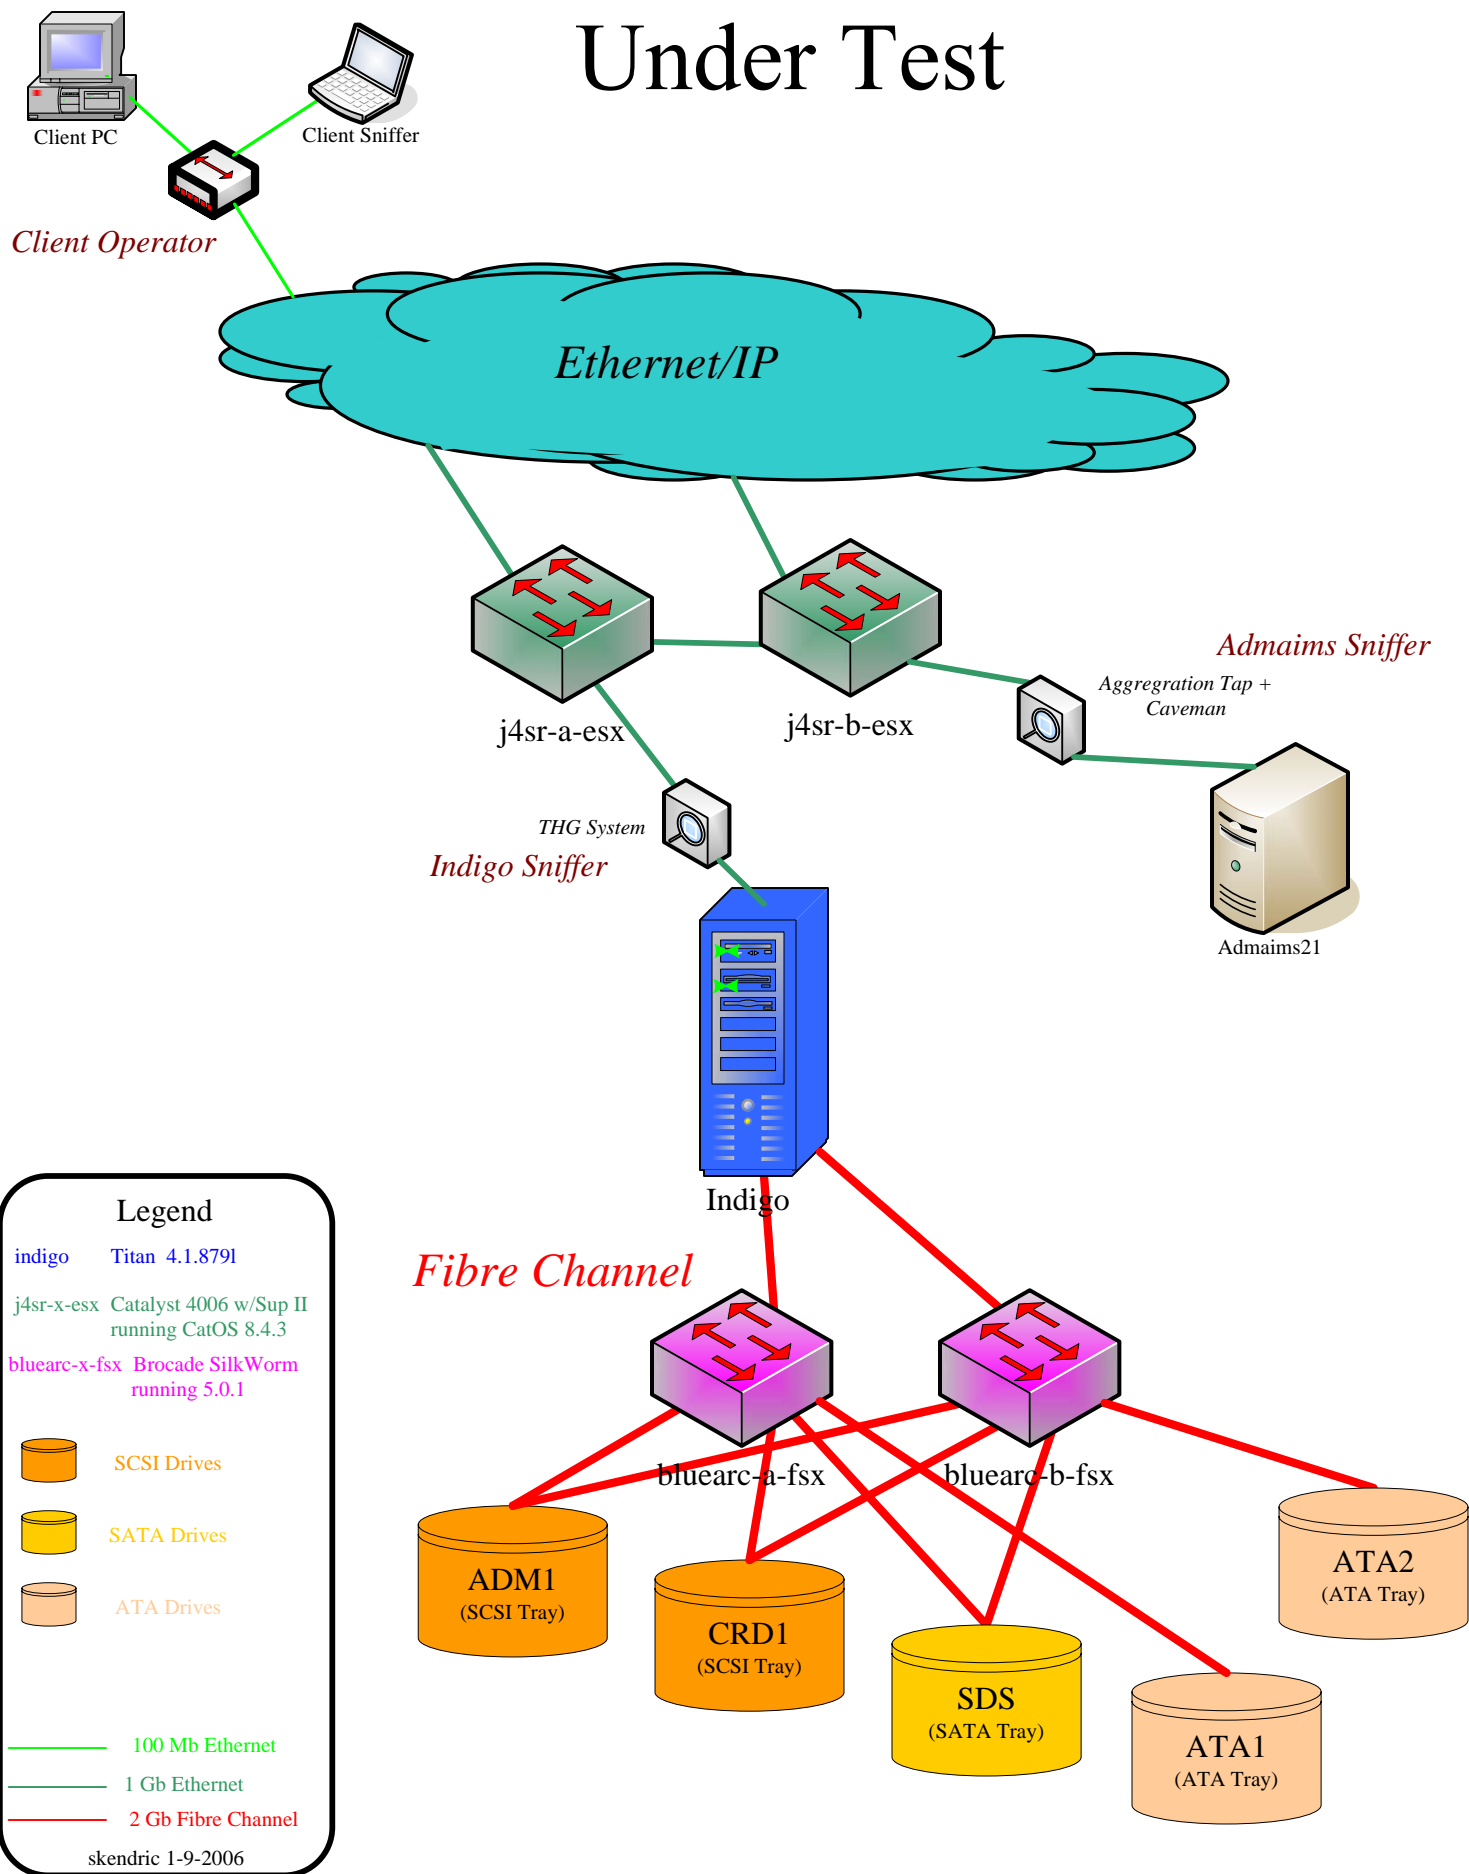

The World According to Indigo Under Test

Legend

- indigo Titan 4.1.8791
- j4sr-x-esx Catalyst 4006 w/Sup II running CatOS 8.4.3
- bluearc-x-fsx Brocade SilkWorm running 5.0.1

-  SCSI Drives
-  SATA Drives
-  ATA Drives

-  100 Mb Ethernet
-  1 Gb Ethernet
-  2 Gb Fibre Channel