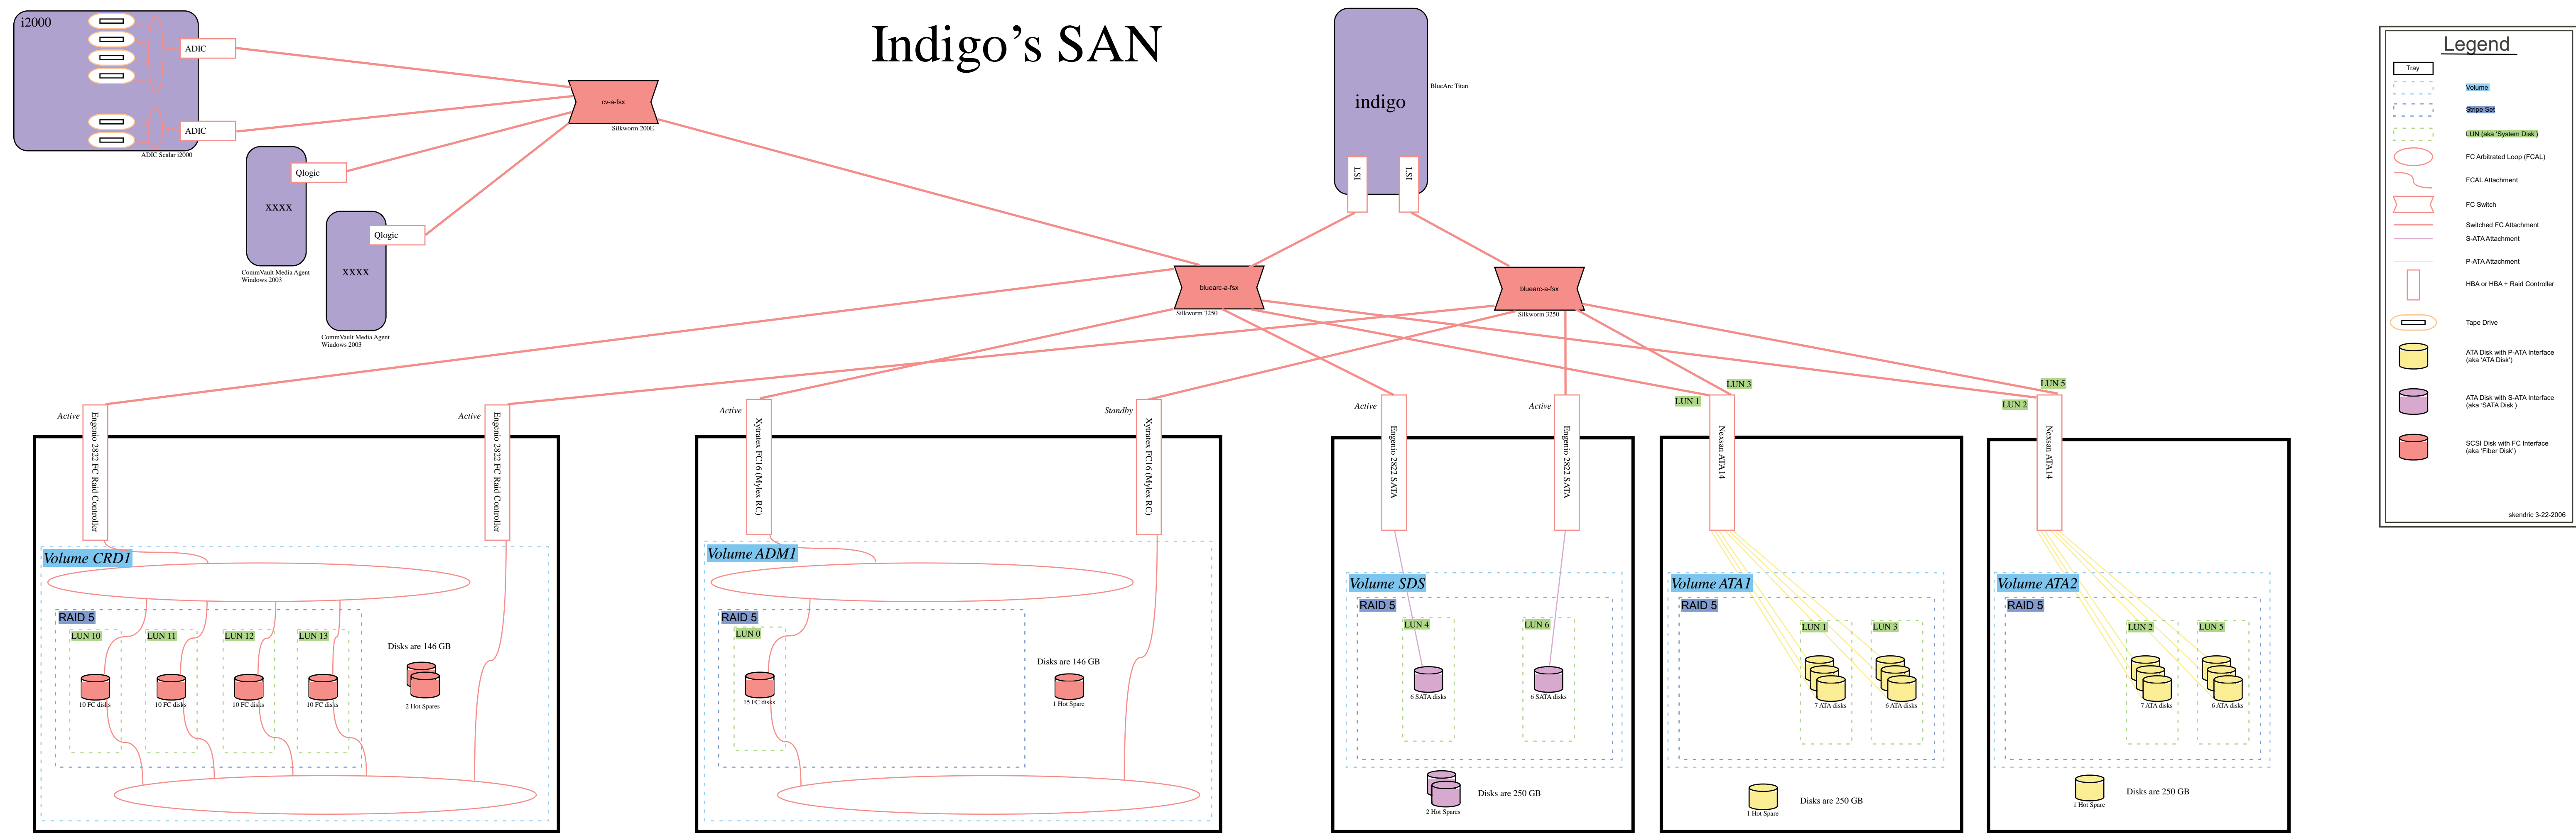

Indigo's SAN

Legend

- Tray
- Volume
- Stripe Set
- LUN (aka 'System Disk')
- FC Arbitrated Loop (FCAL)
- FCAL Attachment
- FC Switch
- Switched FC Attachment
- S-ATA Attachment
- P-ATA Attachment
- HBA or HBA + RAID Controller
- Tape Drive
- ATA Disk with P-ATA Interface (aka 'ATA Disk')
- ATA Disk with S-ATA Interface (aka 'SATA Disk')
- SCSI Disk with FC Interface (aka 'Fiber Disk')

skendric 3-22-2006