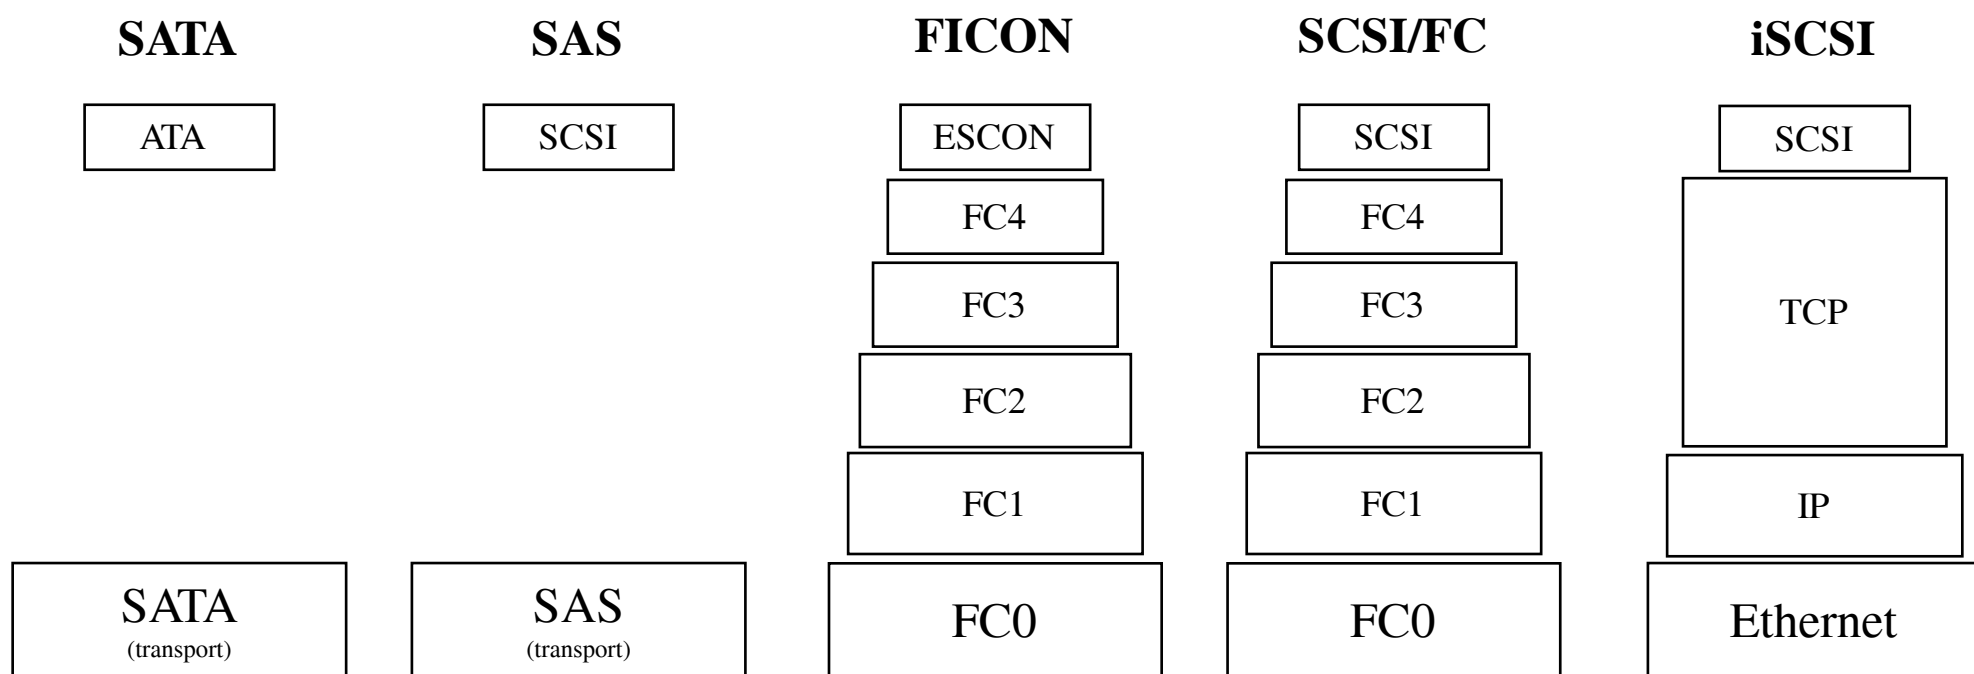

Modern Block-Level Protocol Stacks