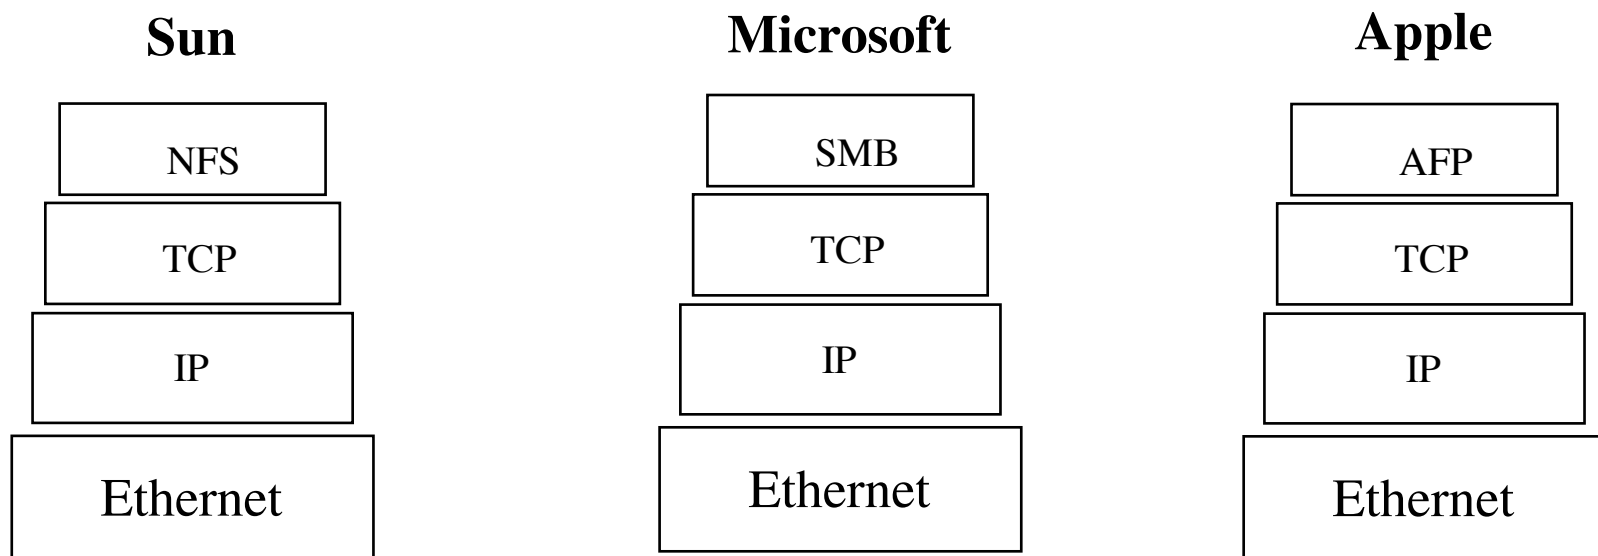

## Modern File-Level Protocol Stacks

## Legacy File-Level Protocol Stacks

## Modern Block-Level Protocol Stacks

### Abbreviations

- ATA = Advanced Technology Attachment
- ESCON = Enterprise Systems Connection
- FC = Fibre Channel
- FICON = ESCON over Fibre Channel
- iSCSI = SCSI over IP
- SATA = Serial ATA
- SAS = Serial Attached SCSI
- SCSI = Small Computer Systems Interconnect
- SCSI/FC = SCSI over Fibre Channel, often abbreviated to 'Fibre Channel', in the open systems community