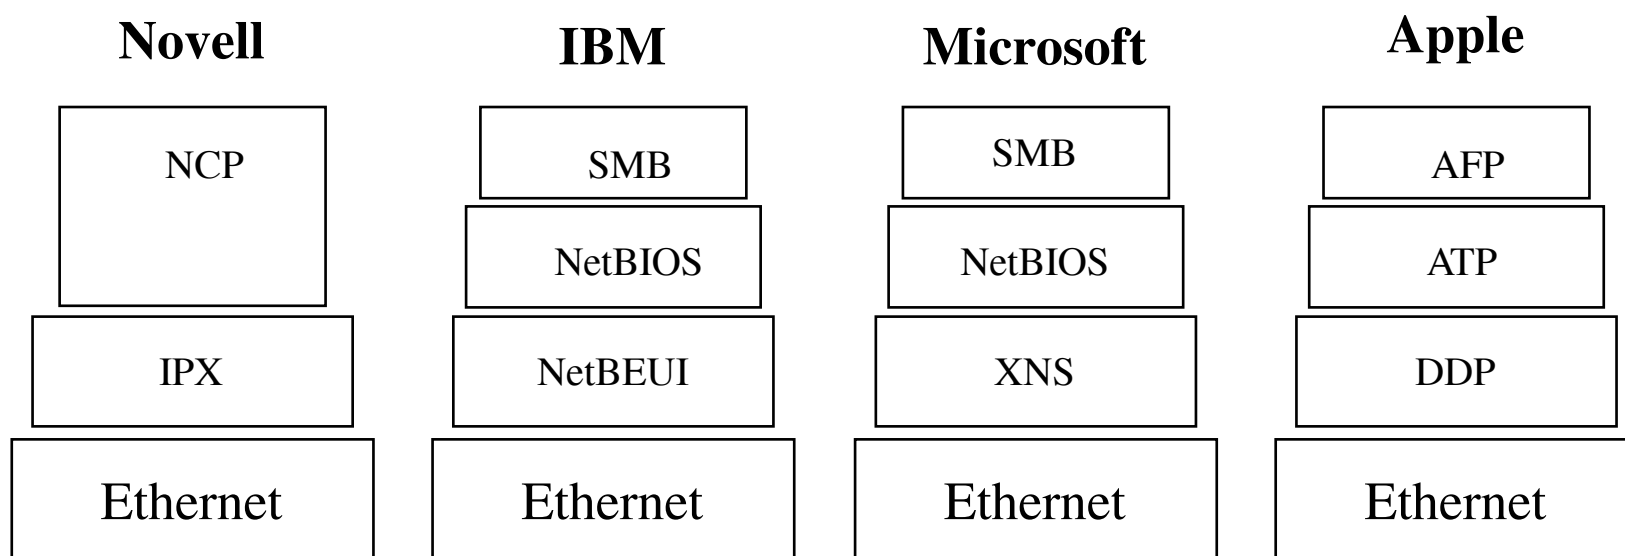

## Modern File-Level Protocol Stacks

## Legacy File-Level Protocol Stacks

## Modern Block-Level Protocol Stacks

### Abbreviations

- ATA = Advanced Technology Attachment
- ESCON = Enterprise Systems Connection
- FC = Fibre Channel
- FICON = ESCON over Fibre Channel
- iSCSI = SCSI over IP
- SATA = Serial ATA
- SAS = Serial Attached SCSI
- SCSI = Small Computer Systems Interconnect
- SCSI/FC = SCSI over Fibre Channel, often abbreviated to 'Fibre Channel', in the open systems community